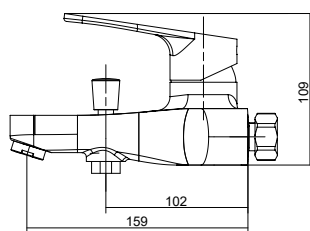

LARS 沐浴龍頭
Rain Shower Mixer

型號 108073-B 毛絲 10400

特點 大流量專利設計
標準搭配蓮蓬頭(樣式依實際為主)