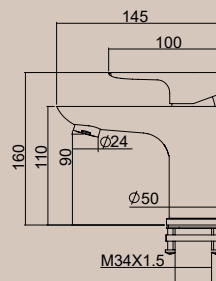

Design elements with rounded shapes, such as rounded corners and curved lines, can add a soft and flowing feel to bathroom spaces, making people feel comfortable and relaxed.

型號 | 105051-B 毛絲 7400
特點 | 大流量專利設計