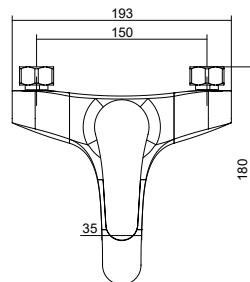

LARS 沐浴龍頭
Rain Shower Mixer

型號 108073-B 毛絲 10400

特點 大流量專利設計
標準搭配蓮蓬頭(樣式依實際為主)