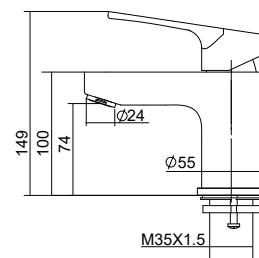

型號 | 105073-B 毛絲 7400
特點 | 大流量專利設計