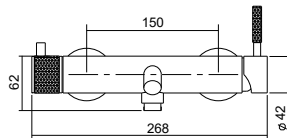

TESS 沐浴龍頭 Single Lever Bath Mixer

型號	108125-B 毛絲	10900
	108125-BK 霧面黑	12900

1. 特點
2. 大流量專利設計
   - 2段閥芯式、左邊把手切換出水
   - 標準搭配蓮蓬頭 (樣式依實際為主)
   - 霧面黑為訂製款，若無現貨，訂製時間為45天