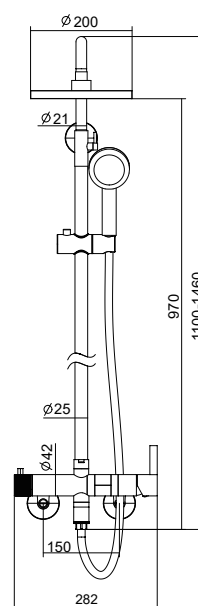

Rain Shower Mixer

TATE

TATE 沐浴龍頭 Rain Shower Mixer

型號 | 109127-B 毛絲 16900
109127-BK 霧黑 19900

特點 | 大流量專利設計
標準搭配ABS三段式
按摩蓮蓬頭
(樣式依實際為主)

• 本情境圖搭配三段式蓮蓬頭

Design elements with rounded shapes, such as rounded corners and curved lines, can add a soft and flowing feel to bathroom spaces, making people feel comfortable and relaxed.