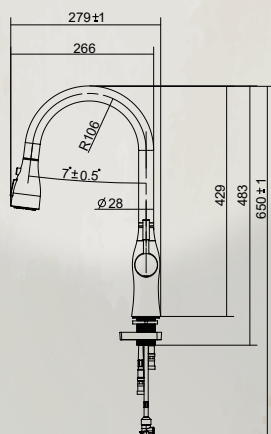

CORA

科拉系列 *faucet*

Aesthetic like a Coca-Cola bottle's curved silhouette, the pull-out faucet for your kitchen. The perfect fusion of form and function.

CORA 廚房伸縮龍頭
Single Lever Pull Out Kitchen Faucet

型號 | 103299-B 毛絲 13800
103299-BK 霧黑 15800

特點 | 大流量專利設計
獨創技術，磁吸式自動回歸
霧面黑為訂製款，若無現貨
訂製時間為45天