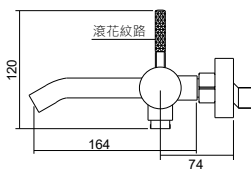

TESS 沐浴龍頭 Single Lever Bath Mixer

型號	108125-B 毛絲	10900
	108125-BK 霧面黑	12900

1. 特點
2. 大流量專利設計
   - 2段閥芯式、左邊把手切換出水
   - 標準搭配蓮蓬頭 (樣式依實際為主)
   - 霧面黑為訂製款，若無現貨，訂製時間為45天