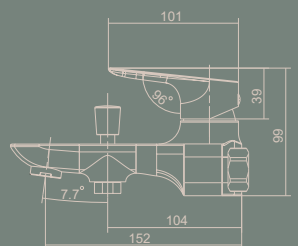

ELVA 沐浴龍頭
Rain Shower Mixer

型號 108051-B 毛絲 10400
特點 大流量專利設計
標準搭配蓮蓬頭(樣式依實際為主)