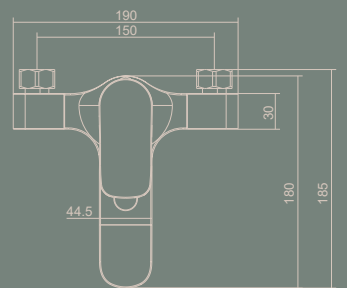

Elva

艾娃系列

ELVA 沐浴龍頭
Rain Shower Mixer

型號 108051-B 毛絲 10400
特點 大流量專利設計
標準搭配蓮蓬頭(樣式依實際為主)

Design elements with rounded shapes, such as rounded corners and curved lines, can add a soft and flowing feel to bathroom spaces, making people feel comfortable and relaxed.