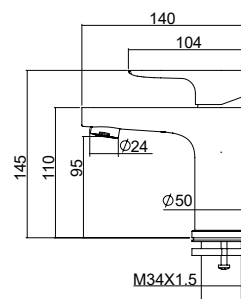

I
N
N
O
V
A
T
I
O
N

I
D
E
A
S

HUGO 面盆龍頭
Basin Faucet

型 號 | 105062-B 毛絲 7400
特 點 | 大流量專利設計

LARS is not just a faucet, it is a pursuit of life. Each drop of water is full of energy and vitality, with a powerful water flow and a streamlined design. LARS is inspired by the power of nature, and with its unique form and function, it unleashes the power of water to the fullest.