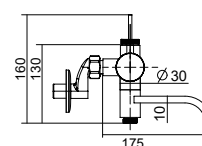

Rain Shower Mixer

TATE

TATE 沐浴龍頭 Rain Shower Mixer

型號 | 109127-B 毛絲 16900
109127-BK 霧黑 19900

特點 | 大流量專利設計
標準搭配ABS三段式
按摩蓮蓬頭
(樣式依實際為主)

• 本情境圖搭配三段式蓮蓬頭

Design elements with rounded shapes, such as rounded corners and curved lines, can add a soft and flowing feel to bathroom spaces, making people feel comfortable and relaxed.