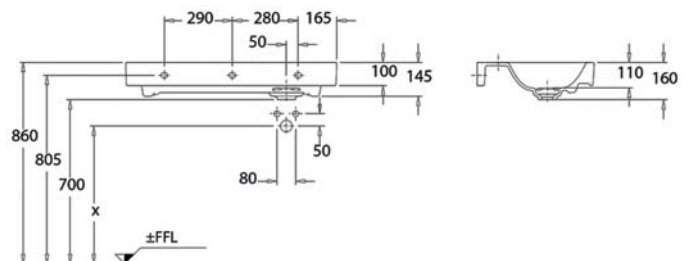

Citterio

Code :500.543.01.1

Price :44,000

Code :500.545.01.1 (左) / 500.546.01.1 (右)

Price :43,000

Code :500.548.01.1 (左) / 500.549.01.1 (右)

Price :64,000

Code :500.553.01.1