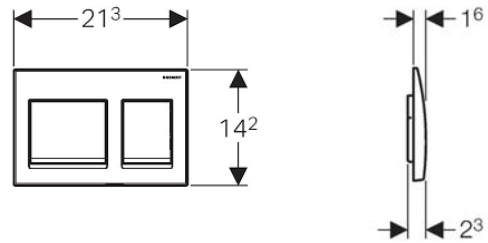

Code :224.212.00.1

Price :23,500

Code :110.175.00.1

Price :16,000

Code :115.045.46.1(霧銀)

Price :3,000

Code :115.770.21.5(亮銀) / 115.770.46.5(霧銀) / 115.770.DW.5(黑)

Price :7,500