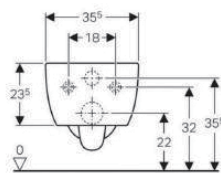

Price :6,500

Code :151.117.11.1

Price :3,500

Toilet

Code :204060000 / 57413000

Price :39,000

Code :110.350.00.5

Price :17,500