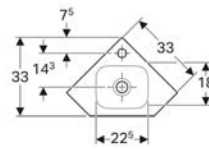

Icon

Code :124729000

Price :14,500

Code :124053000 (左) / 124153000 (右)

Price :23,000

Code :124050000 (左) / 124150000 (右)

Price :25,000