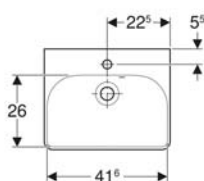

Price :33,000

Code :124190000 (左) / 124195000 (右)

Price :53,000

Smyle

Code :500.222.01.1

Price :15,000

Code :500.229.01.1

Price :18,000