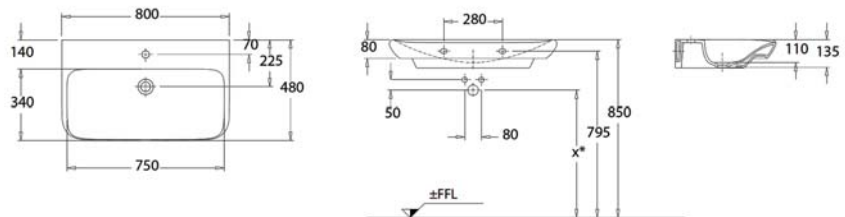

Code :500.550.01.1

Price :80,000

myDay

Code :125440600(右) / 125540600 (左)

Price 20,000

Code :125480600

Price :38,000

Code :135430600