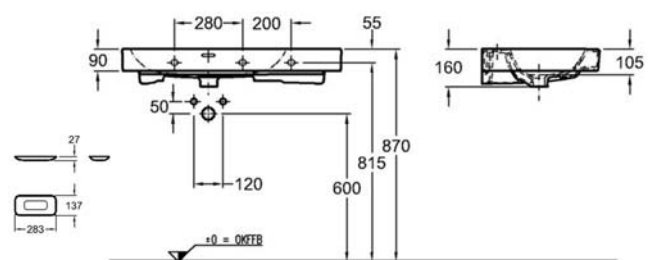

Code :124190000 (左) / 124195000 (右)

Price :53,000