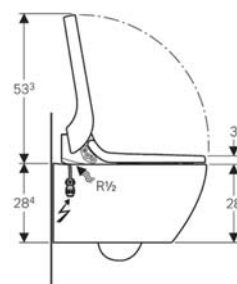

Code :500.681.01.1

Price :23,000

Code :117.003.00.1

Price :11,000

Aquaclean Tuma

Code :146.294.FW.1 (銀) / 146.294.11.1 (白)

Price :298,000

Urinal