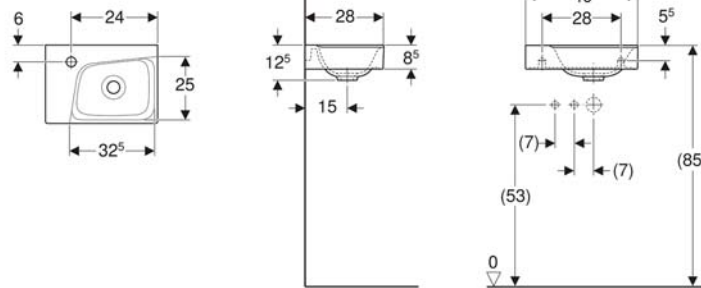

Code :500.528.01.1 (右) / 500.529.01.1 (左)

Price :20,000