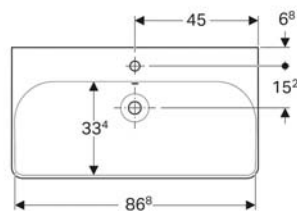

Code :500.249.01.1

Price :27,000

Code :500.251.01.1(有龍頭孔) / 500.250.01.1(無龍頭孔)

Price :32,000 / 36,000

Code :500.253.01.1(單槽雙孔) / 500.226.01.1(單槽單孔) / 500.225.01.1(單槽無孔)

Price :55,000 / 55,000 / 55,000

Code :500.223.01.1