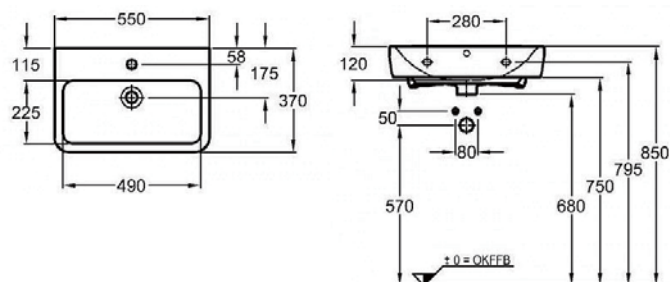

Price :60,000

Plan

Code :276140000(左) / 276240000(右)

Price :12,000

Code :276250000(左) / 276350000(右)

Price :12,500

Code :226155000

Price :14,500