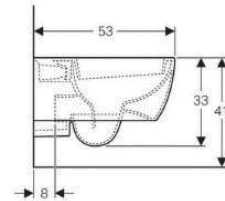

Price :6,500

Code :151.117.11.1

Price :3,500

Toilet

Code :204060000 / 57413000

Price :39,000

Code :110.350.00.5

Price :17,500