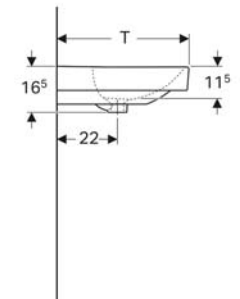

Code :500.249.01.1

Price :27,000

Code :500.251.01.1(有龍頭孔) / 500.250.01.1(無龍頭孔)

Price :32,000 / 36,000

Code :500.253.01.1(單槽雙孔) / 500.226.01.1(單槽單孔) / 500.225.01.1(單槽無孔)

Price :55,000 / 55,000 / 55,000

Code :500.223.01.1