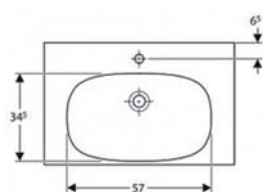

Acanto

Code :500.630.01.2

Price :43,000

Code :500.623.01.2

Price :55,000