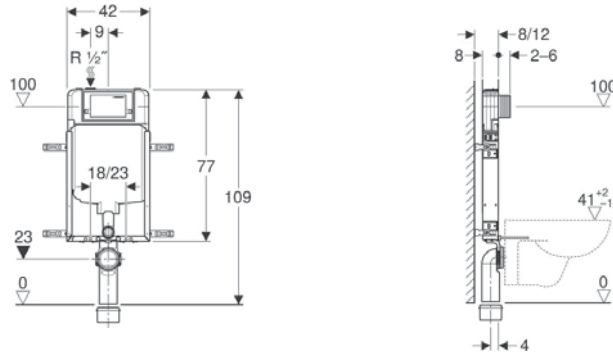

Code :224.212.00.1

Price :23,500

Code :110.175.00.1

Price :16,000

Code :115.045.46.1(霧銀)

Price :3,000

Code :115.770.21.5(亮銀) / 115.770.46.5(霧銀) / 115.770.DW.5(黑)

Price :7,500