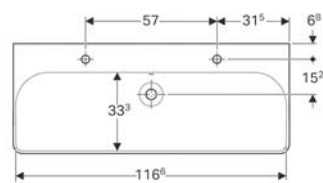

Code :500.249.01.1

Price :27,000

Code :500.251.01.1(有龍頭孔) / 500.250.01.1(無龍頭孔)

Price :32,000 / 36,000

Code :500.253.01.1(單槽雙孔) / 500.226.01.1(單槽單孔) / 500.225.01.1(單槽無孔)

Price :55,000 / 55,000 / 55,000

Code :500.223.01.1