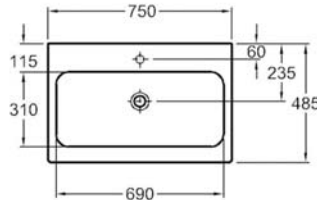

Price :33,000

Code :124190000 (左) / 124195000 (右)

Price :53,000

Smyle

Code :500.222.01.1

Price :15,000

Code :500.229.01.1

Price :18,000