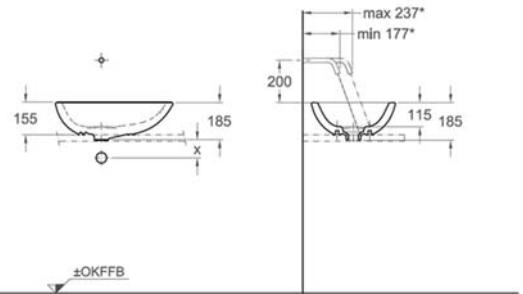

Code :500.543.01.1

Price :44,000