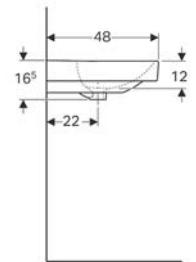

Code :500.249.01.1

Price :27,000

Code :500.251.01.1(有龍頭孔) / 500.250.01.1(無龍頭孔)

Price :32,000 / 36,000

Code :500.253.01.1(單槽雙孔) / 500.226.01.1(單槽單孔) / 500.225.01.1(單槽無孔)

Price :55,000 / 55,000 / 55,000

Code :500.223.01.1