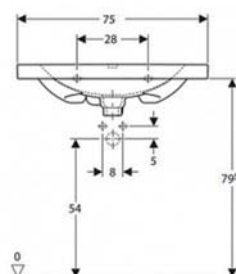

Acanto

Code :500.630.01.2

Price :43,000

Code :500.623.01.2

Price :55,000