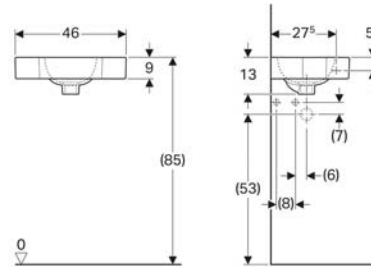

Icon

Code :124729000

Price :14,500

Code :124053000 (左) / 124153000 (右)

Price :23,000

Code :124050000 (左) / 124150000 (右)

Price :25,000