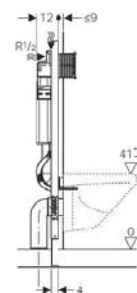

Code :224.212.00.1

Price :23,500