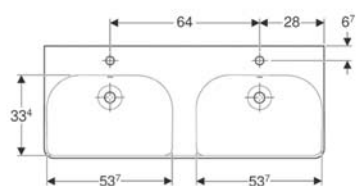

Code :500.223.01.1

Price :60,000