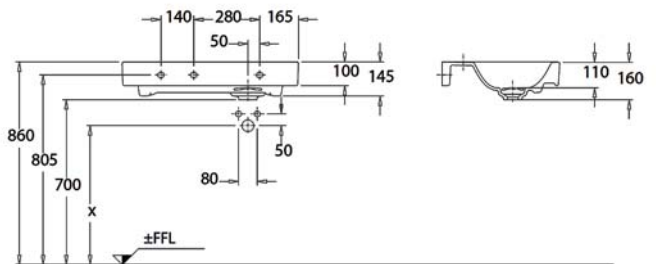

Code :500.545.01.1 (左) / 500.546.01.1 (右)

Price :43,000