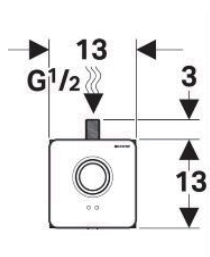

Code :116.072.00.1

Price 96,000

Code :235120000 (含冲水零件)

Price :44,000

Code :117.009.00.1

Price :25,000

Toilet

Code :210035