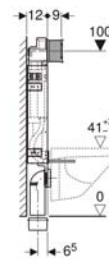

Price :6,500

Code :151.117.11.1

Price :3,500

Toilet

Code :204060000 / 57413000

Price :39,000

Code :110.350.00.5

Price :17,500