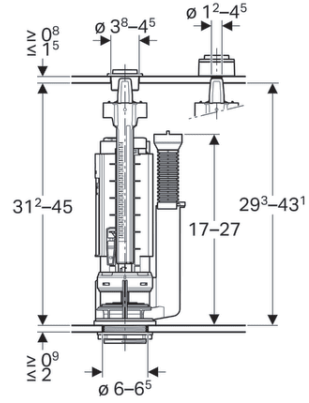

Price :34,900

Code :171.001.01.1

Price :34,900

Code :222.280.00.1

Price :3,000

Code :271.269.00.1

Price :2,500

Code :152.018.00.1

Price :6,500

Code :151.117.11.1

Price :3,500

Toilet

Code :204060000 / 57413000

Price :39,000

Code :110.350.00.5

Price :17,500