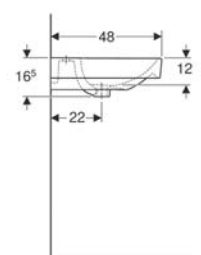

Code :500.223.01.1

Price :60,000