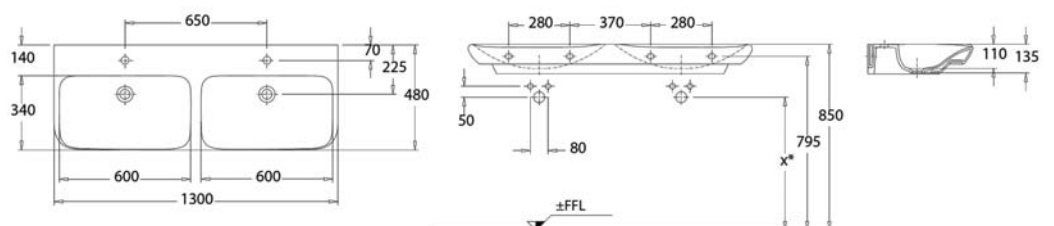

Code :135430600

Price :85,000