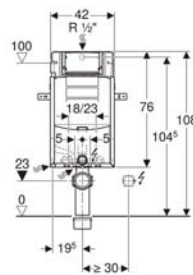

Price :6,500

Code :151.117.11.1

Price :3,500

Toilet

Code :204060000 / 57413000

Price :39,000

Code :110.350.00.5

Price :17,500