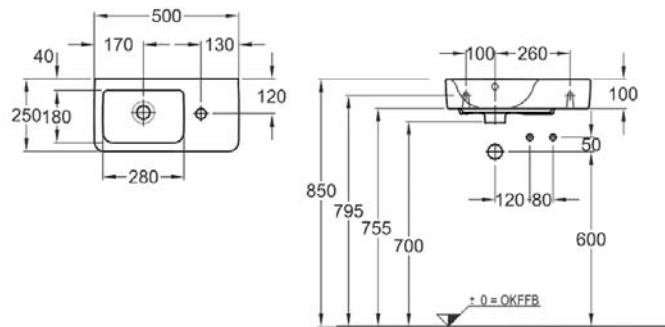

Price :60,000

Plan

Code :276140000(左) / 276240000(右)

Price :12,000

Code :276250000(左) / 276350000(右)

Price :12,500

Code :226155000

Price :14,500