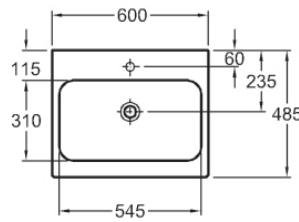

Code :124060000(有龍頭孔) / 124063000(無龍頭孔)

Price :24,000 / 26,000