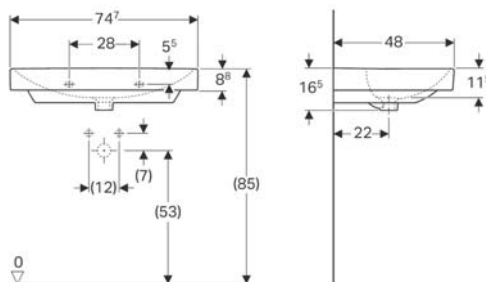

Code :500.249.01.1

Price :27,000