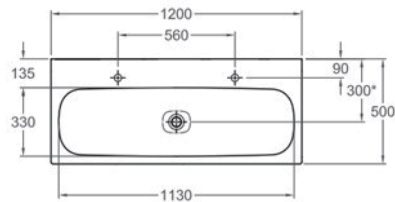

Code :500.553.01.1

Price :85,000