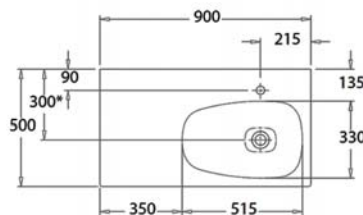

Code :500.548.01.1 (左) / 500.549.01.1 (右)

Price :64,000