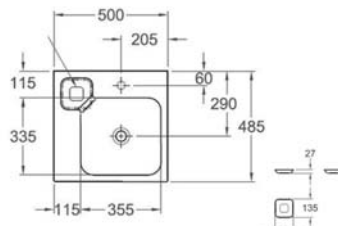

Code :124050000 (左) / 124150000 (右)

Price :25,000