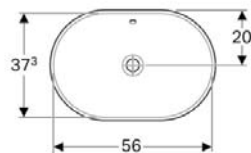

Price :12,500

VariForm

Code :500.737.01.2

Price :16,000

Code :500.729.01.2

Price :16,000

Code :500.741.01.2

Price :16,000