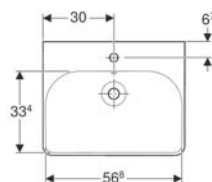

Price :33,000

Code :124190000 (左) / 124195000 (右)

Price :53,000

Smyle

Code :500.222.01.1

Price :15,000

Code :500.229.01.1

Price :18,000