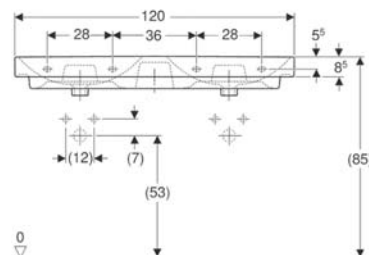

Code :500.223.01.1

Price :60,000