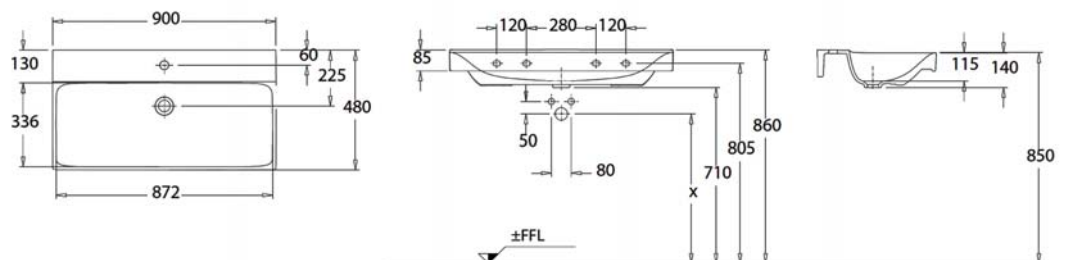

Code :500.531.01.1

Price :53,000