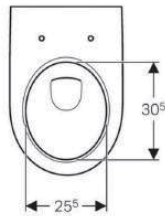

Price :6,500

Code :151.117.11.1

Price :3,500

Toilet

Code :204060000 / 57413000

Price :39,000

Code :110.350.00.5

Price :17,500