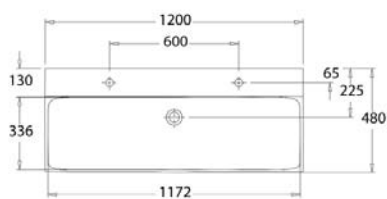

Code :500.550.01.1

Price :80,000