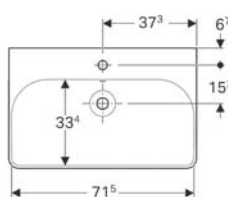

Code :500.249.01.1

Price :27,000