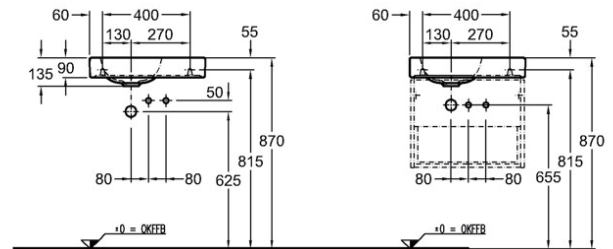

Code :124053000 (左) / 124153000 (右)

Price :23,000