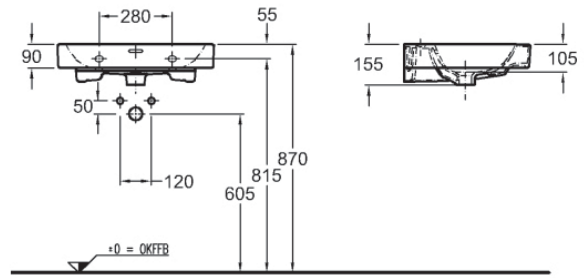

Price :14,500

Code :124053000 (左) / 124153000 (右)

Price :23,000

Code :124050000 (左) / 124150000 (右)

Price :25,000

Code :124060000(有龍頭孔) / 124063000(無龍頭孔)

Price :24,000 / 26,000

Code :124075000