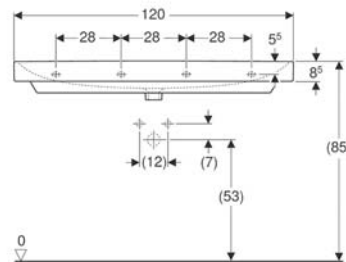

Code :500.249.01.1

Price :27,000

Code :500.251.01.1(有龍頭孔) / 500.250.01.1(無龍頭孔)

Price :32,000 / 36,000

Code :500.253.01.1(單槽雙孔) / 500.226.01.1(單槽單孔) / 500.225.01.1(單槽無孔)

Price :55,000 / 55,000 / 55,000

Code :500.223.01.1