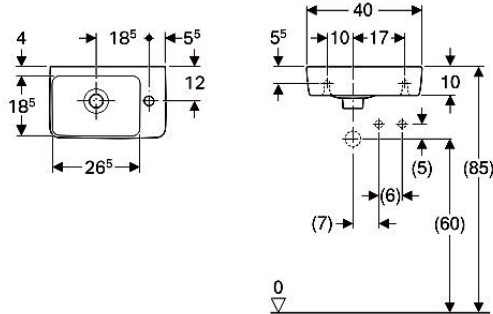

Price :60,000

Plan

Code :276140000(左) / 276240000(右)

Price :12,000

Code :276250000(左) / 276350000(右)

Price :12,500

Code :226155000

Price :14,500