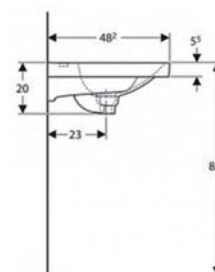

Acanto

Code :500.630.01.2

Price :43,000

Code :500.623.01.2

Price :55,000