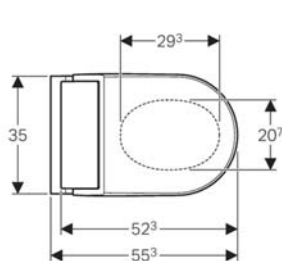

Code :500.681.01.1

Price :23,000

Code :117.003.00.1

Price :11,000

Aquaclean Tuma

Code :146.294.FW.1 (銀) / 146.294.11.1 (白)

Price :298,000

Urinal