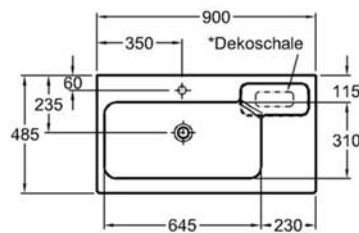

Price :33,000

Code :124190000 (左) / 124195000 (右)

Price :53,000

Smyle

Code :500.222.01.1

Price :15,000

Code :500.229.01.1

Price :18,000