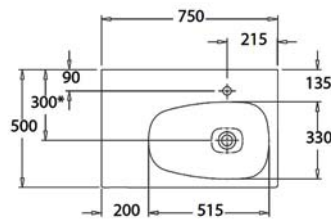

Code :500.545.01.1 (左) / 500.546.01.1 (右)

Price :43,000