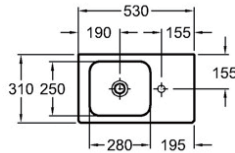

Code :124053000 (左) / 124153000 (右)

Price :23,000