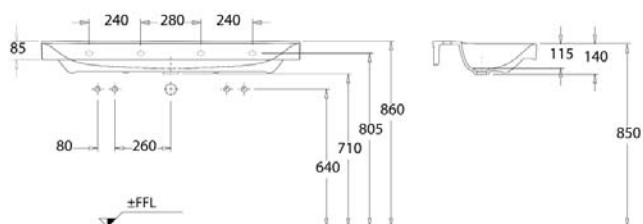

Code :500.550.01.1

Price :80,000