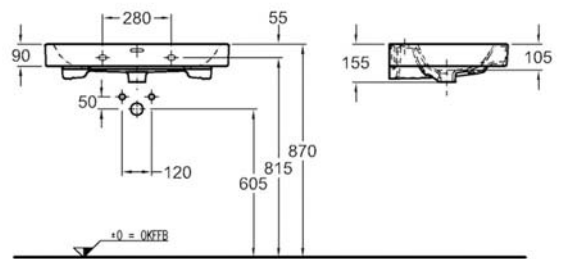

Code :124075000

Price :33,000