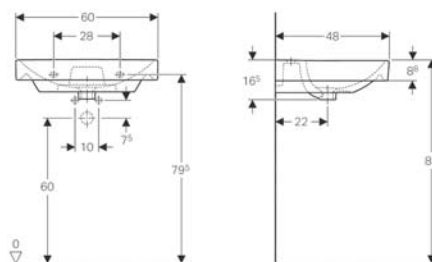

Price :33,000

Code :124190000 (左) / 124195000 (右)

Price :53,000

Smyle

Code :500.222.01.1

Price :15,000

Code :500.229.01.1

Price :18,000