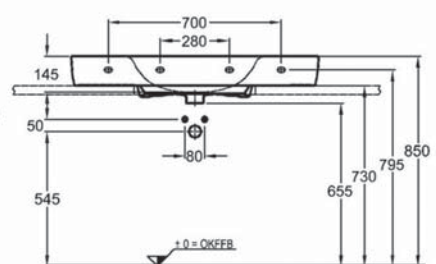

Code :225165000

Price :14,000

Code :122175000 (右) / 122180000 (左)

Price :25,000

Code :125185000

Price :30,000

Code :125100000

Price :40,000