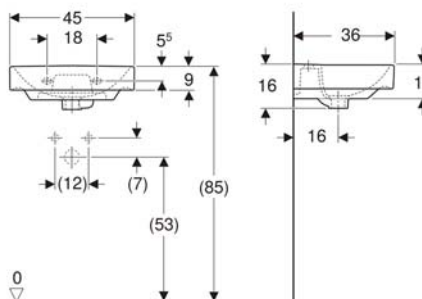

Smyle

Code :500.222.01.1

Price :15,000

Code :500.229.01.1

Price :18,000

Code :500.249.01.1

Price :27,000