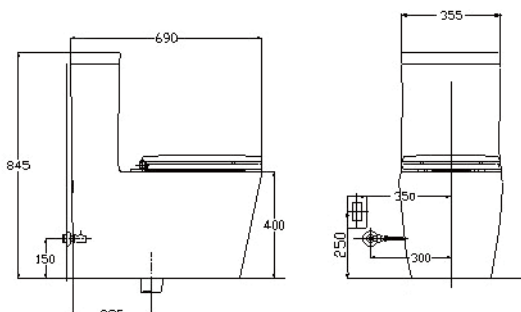

Toilet

Code :210035

Price :34,900

Code :171.001.01.1

Price :34,900