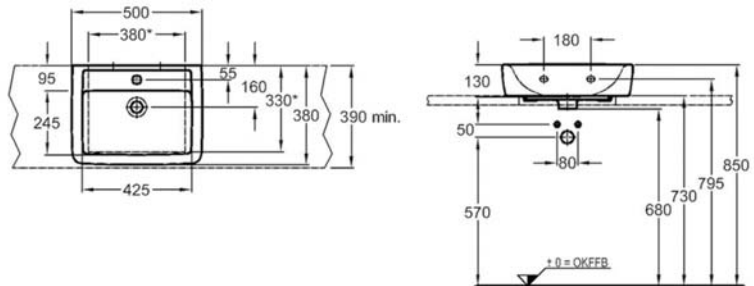

Code :275150000

Price :12,000