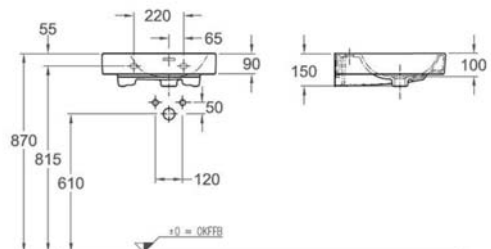

Price :14,500

Code :124053000 (左) / 124153000 (右)

Price :23,000

Code :124050000 (左) / 124150000 (右)

Price :25,000

Code :124060000(有龍頭孔) / 124063000(無龍頭孔)

Price :24,000 / 26,000

Code :124075000