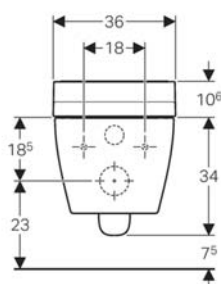

Code :146.294.FW.1 (銀) / 146.294.11.1 (白)

Price :298,000