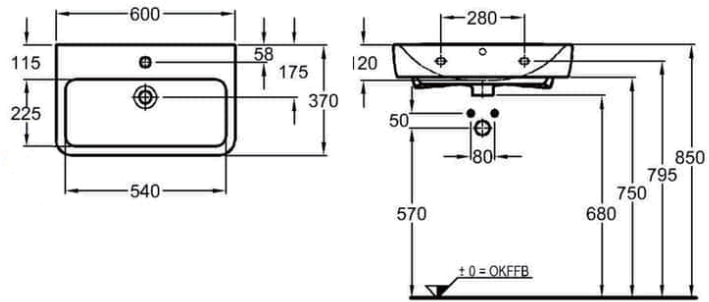

Code :226160000

Price :15,000