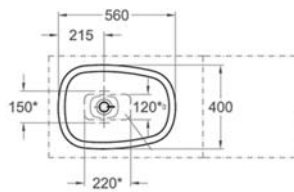

Citterio

Code :500.543.01.1

Price :44,000

Code :500.545.01.1 (左) / 500.546.01.1 (右)

Price :43,000

Code :500.548.01.1 (左) / 500.549.01.1 (右)

Price :64,000