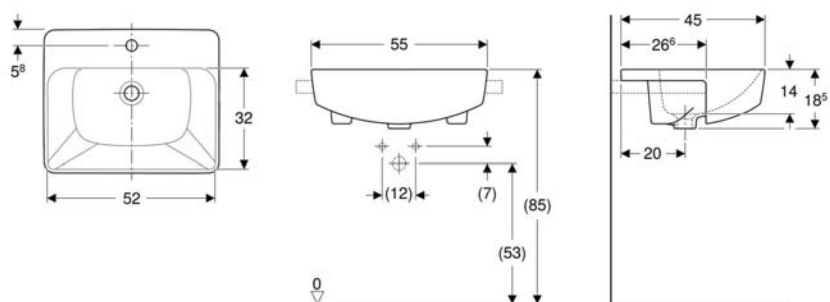

Code :500.681.01.1

Price :23,000