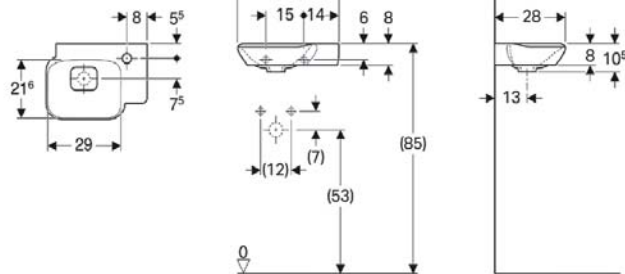

Code :125440600(右) / 125540600 (左)

Price 20,000