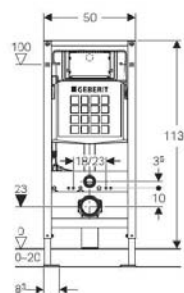

Code :224.212.00.1

Price :23,500