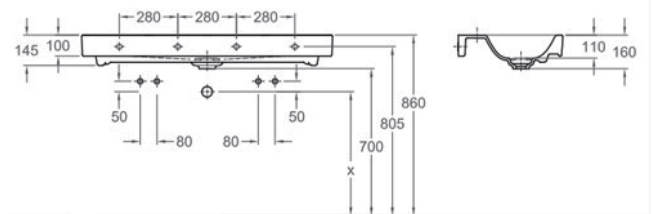

Code :500.553.01.1

Price :85,000