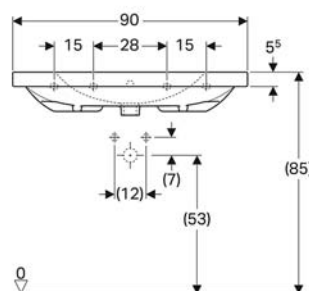

Code :500.623.01.2

Price :55,000