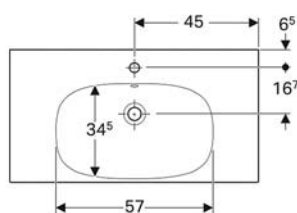

Code :500.623.01.2

Price :55,000