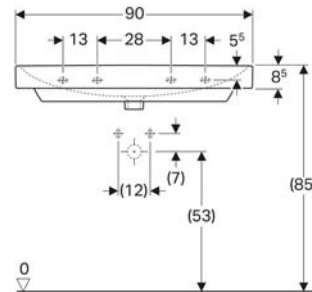

Code :500.249.01.1

Price :27,000

Code :500.251.01.1(有龍頭孔) / 500.250.01.1(無龍頭孔)

Price :32,000 / 36,000

Code :500.253.01.1(單槽雙孔) / 500.226.01.1(單槽單孔) / 500.225.01.1(單槽無孔)

Price :55,000 / 55,000 / 55,000

Code :500.223.01.1