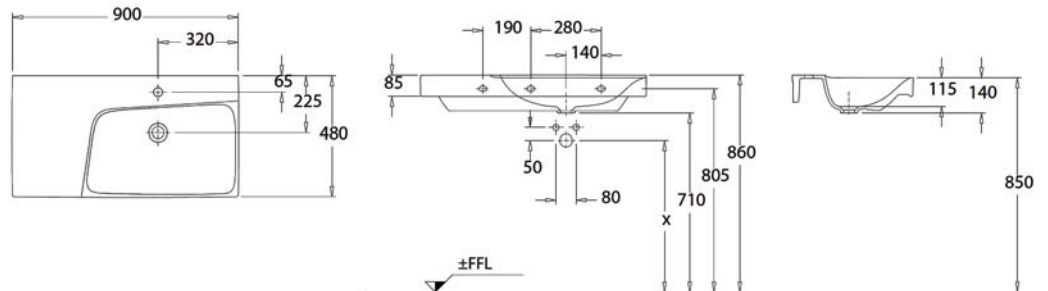

Code :500.533.01.1 (左) / 500.535.01.1 (右)

Price :58,000