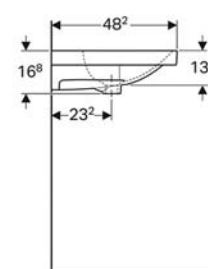

Code :500.623.01.2

Price :55,000